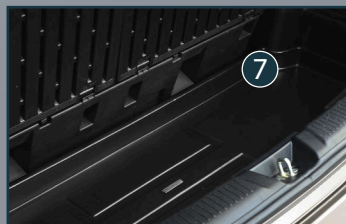

Door Visor*
990H0-990AL-073

Door Sill Guard*
990H0-990BD-019

Rear Upper Spoiler*
990H0-990AL-40X

Emblem Alpha Blue*
990H0-990BN-003

Rear Bumper Scuff Plate
990H0-990BD-015

INTERIOR

Luggage Tray
990H0-990BD-020