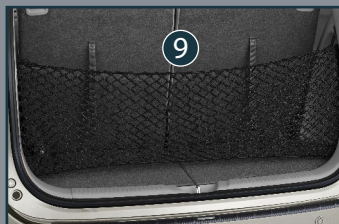

Cargo Net
990H0-990A5-001