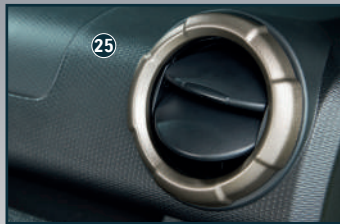

INTERIOR

Air Vents Hagane Silver
99233-78R00-QKJ