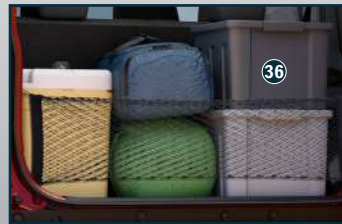

Rear Gate Net***
99152-80T30-000