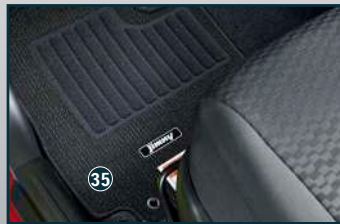

Carpet Floor Mat***
MT: 75901-80TL0-000
AT: 75901-80TM0-000